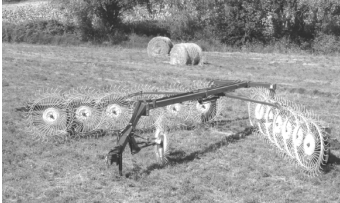

Let Farm King help with your forage needs

Round Bale Carriers-Model 2450 on hand, holds 14 bales

Wheel Rake-16 and 20 wheel models on hand

Whetstone

Ag Supply, Inc.

1 Mile West and 1/2 Mile
South of Wilmot, SD
605-938-4719 | 877-938-4719
www.whetstoneag.com